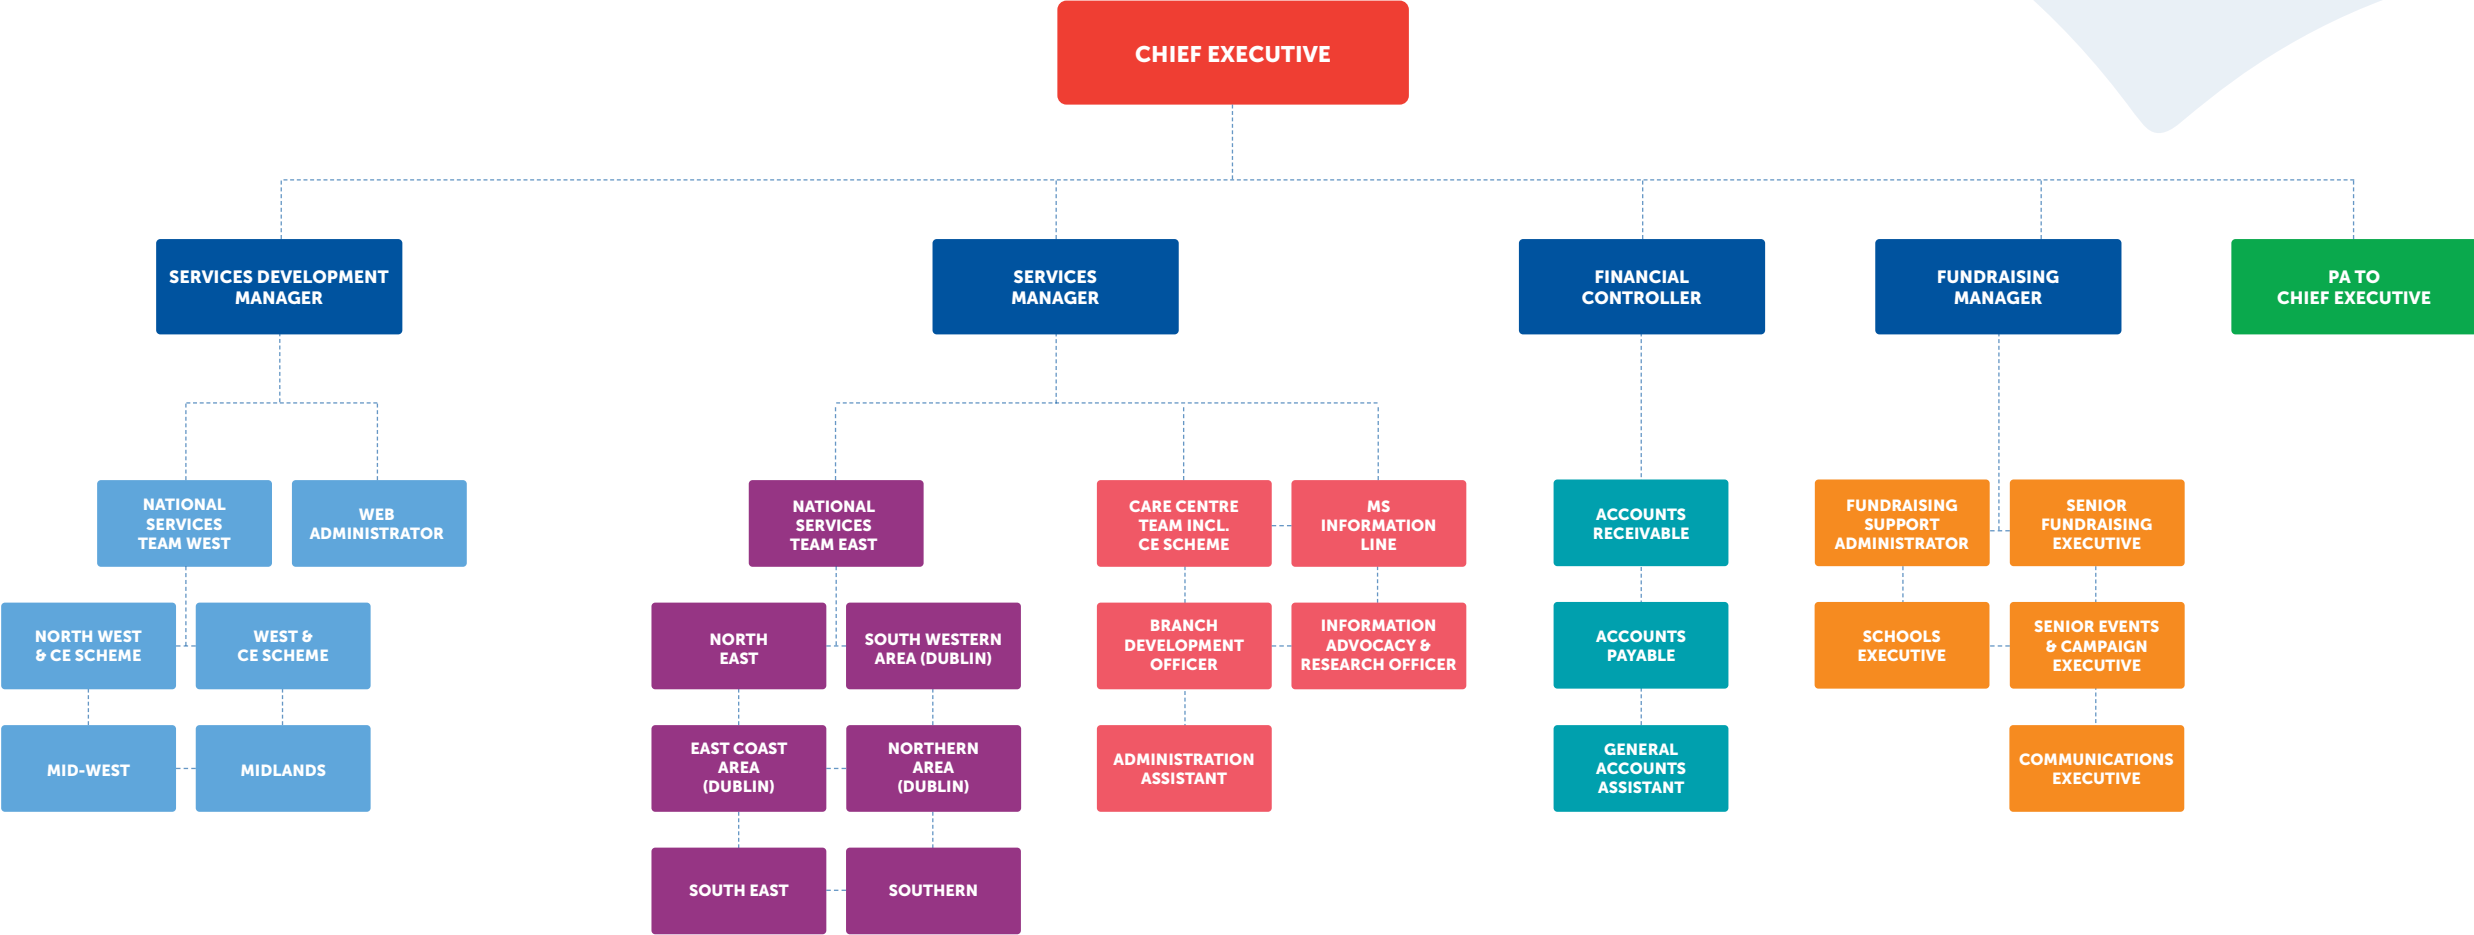

# MS IRELAND REGIONS

# MS IRELAND STAFF CHART

- SENIOR MANAGEMENT TEAM
- DIRECT REPORTS TO CHIEF EXECUTIVE