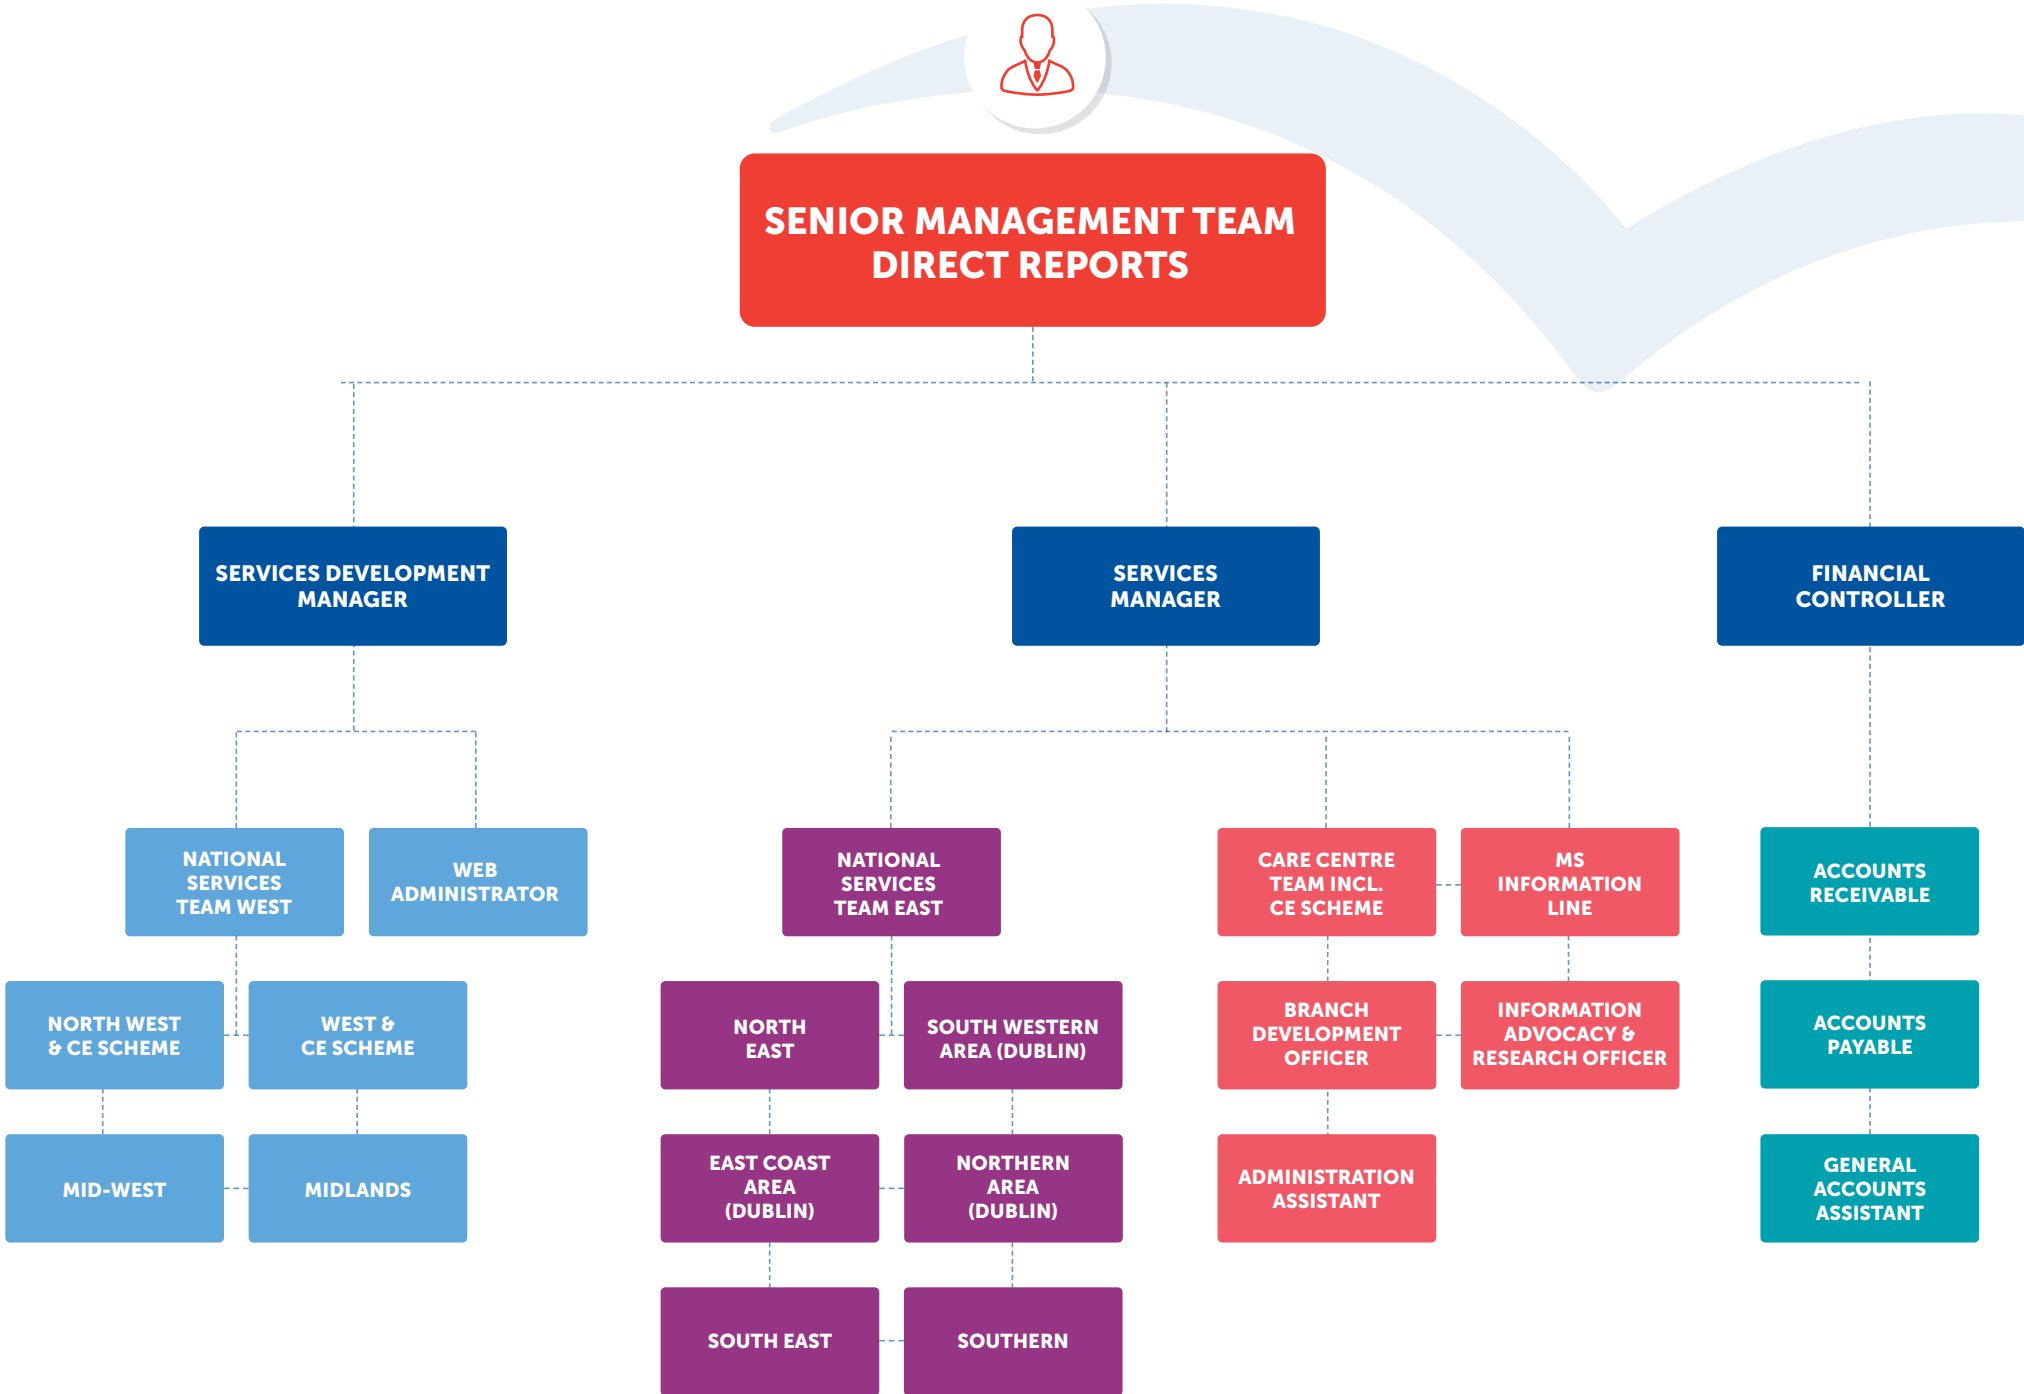

# NATIONAL OFFICE STAFF

# MS IRELAND STAFF CHART

- SENIOR MANAGEMENT TEAM
- DIRECT REPORTS TO CHIEF EXECUTIVE