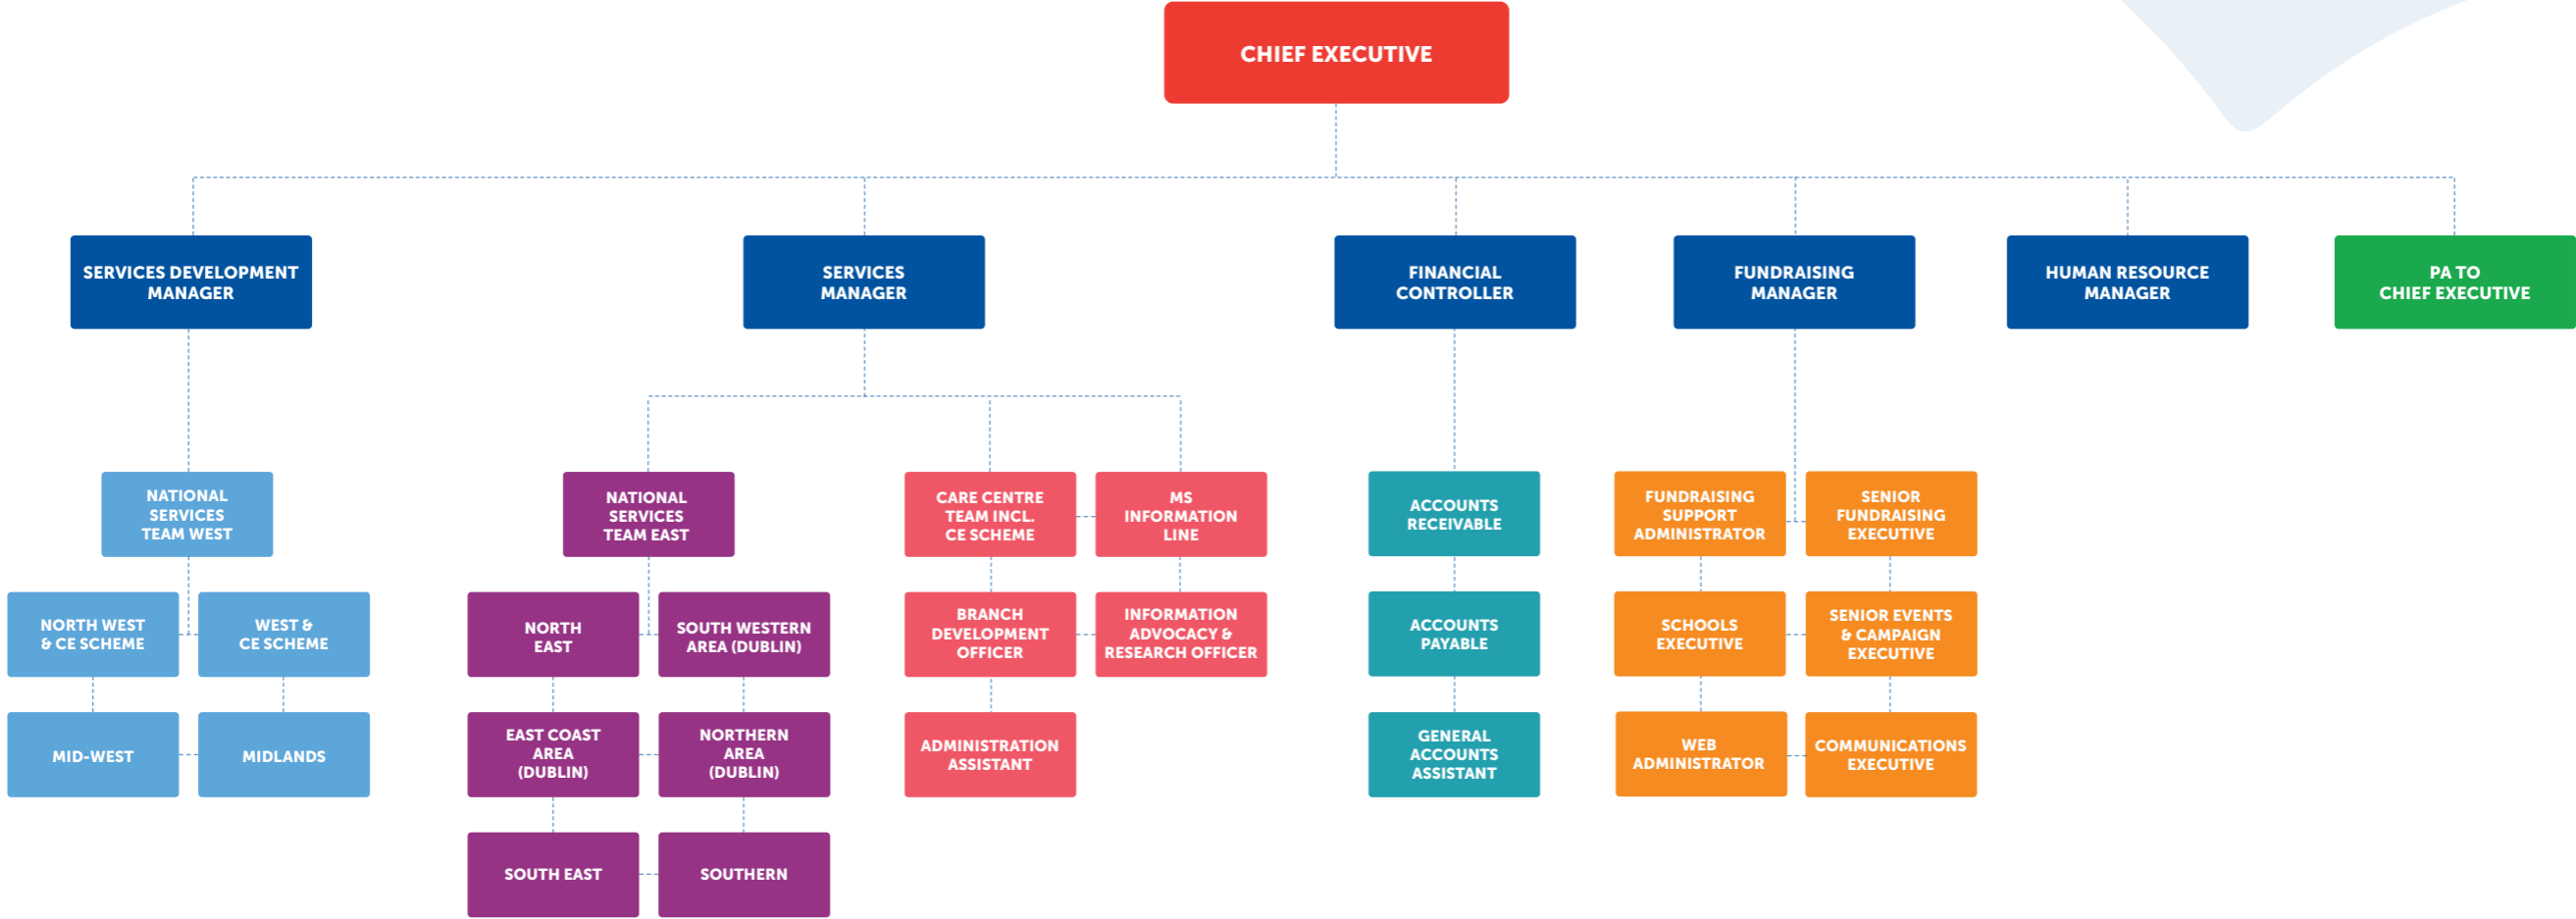

MS IRELAND STAFF CHART

SENIOR MANAGEMENT TEAM

DIRECT REPORTS TO CHIEF EXECUTIVE